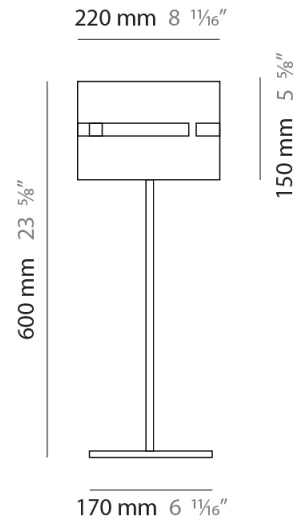

PROJECT
TYPE
SPECIFIER
QUANTITY
DATE

LUZ OCULTA METAL PORTABLE

D54022-

base number   Finish
Options

1. To build a product code in our configurator select the specify button on the base model # product page
2. To build a manual product code on this datasheet choose from the options listed below in blue font and add the suffix to the base model #

GENERAL

Series: Luz Oculta
Subseries: Luz Oculta Metal
Brand: Fambuena
Division: Design
Mounting Type: Portable
Mounting Location: Floor
Subcategory: Floor

PHYSICAL

Shape: Cylinder
Diameter (mm): 220
Diameter (in): 8 ¹¹/₁₆
Height (mm): 1500
Height (in): 59 ¹/₁₆
Light Distribution: Direct / Indirect
Fixture Finish: [BRA](#) / [BRZ](#) / [ABR](#)
Fixture Material: Metal
Upon Request: Bolt Down

ELECTRICAL

Number of Lamps: 1
Lamp Type: LED Retrofit
Lamp Shape: B10
Bulb Included: Bulb Not Included
Max. Wattage Per Lamp (W): 4
Lamp Base: E12
Input Voltage (V): 120

LED

OPTICAL

RATINGS AND CERTIFICATIONS

Certified By: Certified for North American Standards
IP rating: IP20